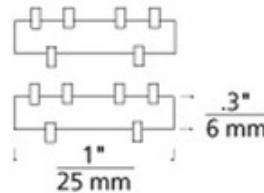

Kable Lite Isolating Connectors

Description:

Plastic connectors for use with insulated cable join cable send to end and isolate power feeds from each other. Also comes in bare cable version. All dual feed canopies and dual feed surface transformers are shipped with isolating connectors. Order additional if required by layout. Sold as pair. 1W x 0.3H.

Shown in: Clear

List Price: \$40.00
 Our Price: \$28.80

Shade Color: N/A
 Body Finish: Clear
 Lamp: N/A
 Wattage: N/A
 Dimmer: N/A
 Dimensions: 0.3"H x 1"W

Product Number: TLG 13029			
Company:		Fixture Type:	Date: Mar 24, 2018
Project:		Approved By:	