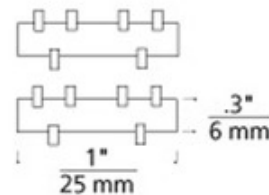

BRAND Visual Comfort Architectural

DESCRIPTION

Plastic connectors join cables end to end and isolate power feeds from each other. Available for use with bare or insulated kable. All dual feed canopies and dual feed surface transformers are shipped with isolating connectors. Order additional if required by layout. Sold as pair.

Shown in: Clear

SHADE COLOR	N/A
BODY FINISH	Clear
WATTAGE	N/A
DIMMER	N/A
DIMENSIONS	1"W x 0.3"H
LAMP	N/A

SPEC # ELE13029

COMPANY	PROJECT	FIXTURE TYPE	APPROVED BY	DATE