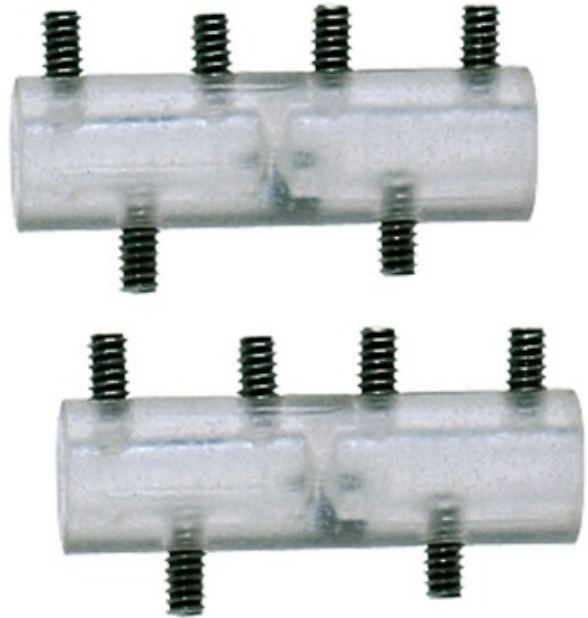

BRAND Visual Comfort Architectural

DESCRIPTION

Plastic connectors join cables end to end and isolate power feeds from each other. Available for use with bare or insulated kable. All dual feed canopies and dual feed surface transformers are shipped with isolating connectors. Order additional if required by layout. Sold as pair.

Shown in: Clear

SHADE COLOR	N/A
BODY FINISH	Clear
WATTAGE	N/A
DIMMER	N/A
DIMENSIONS	1"W x 0.3"H
LAMP	N/A

SPEC # ELE13029

COMPANY	PROJECT	FIXTURE TYPE	APPROVED BY	DATE