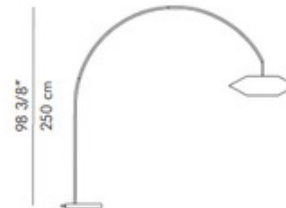

DESIGNER Kenneth Cobonpue
BRAND Kenneth Cobonpue

DESCRIPTION

Kai Arc Floor Lamp features hand-laid palm leaf spines which create linear patterns around the exterior of the diffuser, while the inner shade is mylar laminated with handmade paper. The base and stem are powder-coated matte black for a smooth finish. Available in small or large size options. Includes on/off foot switch on cord.

SHADE COLOR	Brown
BODY FINISH	Brown
WATTAGE	100W
DIMMER	N/A
DIMENSIONS	28.1"W x 78.75"H x 63.25"D
BULB NOT INCLUDED	
LAMP	1 x A19/Medium (E26)/100W/120V Incandescent 1 x A19/Medium (E26)/120V LED

SPEC # HIV130293

Large

COMPANY	PROJECT	FIXTURE TYPE	APPROVED BY	DATE