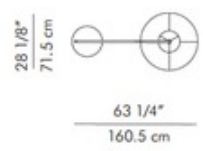

DESIGNER Kenneth Cobonpue
BRAND Kenneth Cobonpue

DESCRIPTION

Kai Arc Floor Lamp features hand-laid palm leaf spines which create linear patterns around the exterior of the diffuser, while the inner shade is mylar laminated with handmade paper. The base and stem are powder-coated matte black for a smooth finish. Available in small or large size options. Includes on/off foot switch on cord.

SHADE COLOR	Brown
BODY FINISH	Brown
WATTAGE	100W
DIMMER	N/A
DIMENSIONS	28.1"W x 78.75"H x 63.25"D
BULB NOT INCLUDED	
LAMP	1 x A19/Medium (E26)/100W/120V Incandescent 1 x A19/Medium (E26)/120V LED

SPEC # HIV130293

Small

COMPANY	PROJECT	FIXTURE TYPE	APPROVED BY	DATE