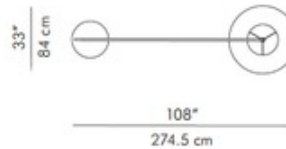

DESIGNER Kenneth Cobonpue
BRAND Kenneth Cobonpue

DESCRIPTION

Kai Arc Floor Lamp features hand-laid palm leaf spines which create linear patterns around the exterior of the diffuser, while the inner shade is mylar laminated with handmade paper. The base and stem are powder-coated matte black for a smooth finish. Available in small or large size options. Includes on/off foot switch on cord.

SHADE COLOR	Brown
BODY FINISH	Brown
WATTAGE	100W
DIMMER	N/A
DIMENSIONS	28.1"W x 78.75"H x 63.25"D
BULB NOT INCLUDED	
LAMP	1 x A19/Medium (E26)/100W/120V Incandescent 1 x A19/Medium (E26)/120V LED

SPEC # HIV130293

Large

COMPANY	PROJECT	FIXTURE TYPE	APPROVED BY	DATE