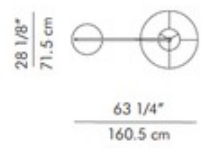

DESIGNER Kenneth Cobonpue
BRAND Kenneth Cobonpue

DESCRIPTION

Kai Arc Floor Lamp features hand-laid palm leaf spines which create linear patterns around the exterior of the diffuser, while the inner shade is mylar laminated with handmade paper. The base and stem are powder-coated matte black for a smooth finish. Available in small or large size options. Includes on/off foot switch on cord.

SHADE COLOR	Brown
BODY FINISH	Brown
WATTAGE	100W
DIMMER	N/A
DIMENSIONS	28.1"W x 78.75"H x 63.25"D
BULB NOT INCLUDED	
LAMP	1 x A19/Medium (E26)/100W/120V Incandescent 1 x A19/Medium (E26)/120V LED

SPEC # HIV130293

Small

COMPANY	PROJECT	FIXTURE TYPE	APPROVED BY	DATE