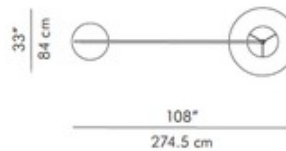

DESIGNER Kenneth Cobonpue
BRAND Kenneth Cobonpue

DESCRIPTION

Kai Arc Floor Lamp features hand-laid palm leaf spines which create linear patterns around the exterior of the diffuser, while the inner shade is mylar laminated with handmade paper. The base and stem are powder-coated matte black for a smooth finish. Available in small or large size options. Includes on/off foot switch on cord.

SHADE COLOR	Brown
BODY FINISH	Brown
WATTAGE	100W
DIMMER	N/A
DIMENSIONS	28.1"W x 78.75"H x 63.25"D
BULB NOT INCLUDED	
LAMP	1 x A19/Medium (E26)/100W/120V Incandescent 1 x A19/Medium (E26)/120V LED

SPEC # HIV130293

Large

COMPANY	PROJECT	FIXTURE TYPE	APPROVED BY	DATE