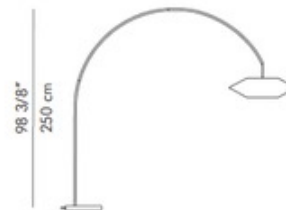

DESIGNER Kenneth Cobonpue
BRAND Kenneth Cobonpue

DESCRIPTION

Kai Arc Floor Lamp features hand-laid palm leaf spines which create linear patterns around the exterior of the diffuser, while the inner shade is mylar laminated with handmade paper. The base and stem are powder-coated matte black for a smooth finish. Available in small or large size options. Includes on/off foot switch on cord.

SHADE COLOR	Brown
BODY FINISH	Brown
WATTAGE	100W
DIMMER	N/A
DIMENSIONS	28.1"W x 78.75"H x 63.25"D
BULB NOT INCLUDED	
LAMP	1 x A19/Medium (E26)/100W/120V Incandescent 1 x A19/Medium (E26)/120V LED

SPEC # HIV130293

Large

COMPANY	PROJECT	FIXTURE TYPE	APPROVED BY	DATE