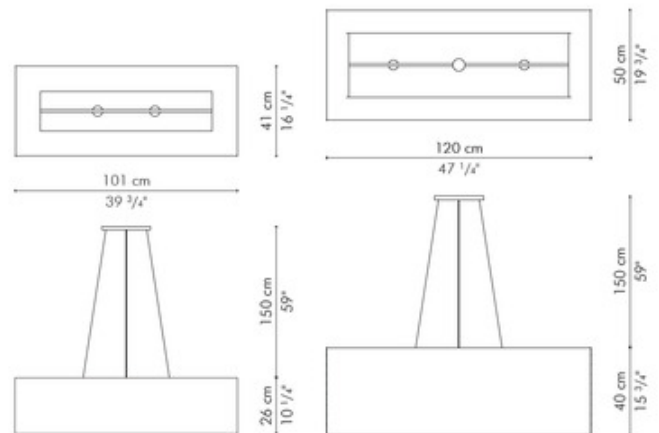

DESIGNER Kenneth Cobonpue
BRAND Kenneth Cobonpue

DESCRIPTION

The Kai Linear Suspension features hand-laid palm leaf spines which create linear patterns around the exterior of the diffuser, while the inner shade is mylar laminated with handmade paper.

Shown in: Brown / Brown

SHADE COLOR Brown
BODY FINISH Brown
WATTAGE 150W
DIMMER Standard 120V
DIMENSIONS 39.75"L x 16.1"W x 10.25"H
BULB NOT INCLUDED
LAMP 2 x A19/Medium (E26)/75W/120V Incandescent
 2 x A19/Medium (E26)/120V LED

Technical Information

PRODUCT DIMENSIONS Adjustable Cord: 59"L

SPEC # HIV130296

COMPANY	PROJECT	FIXTURE TYPE	APPROVED BY	DATE