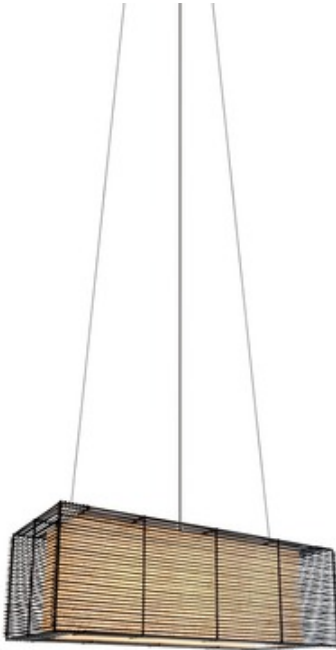

# Kai Rectangular Indoor Hanging Lamp

**Description:**

Kai Rectangular Indoor Hanging Lamp features hand-laid palm leaf spines which create linear patterns around the exterior of the diffuser, while the inner shade is mylar laminated with handmade paper. The base and stem are powder-coated for a smooth finish. Available in slim or large size options. Kai Collection also offers floor lamp, rectangular hanging lamp, lantern, and multiple suspension versions. Large size is 47.25 inches long x 19.75 inches wide x 15.75 inches high and requires three 75 watt 120 volt medium base incandescent lamps not included. Slim size is 39.75 inches long x 16.1 inches wide x 10.25 inches high and requires two 75 watt 120 volt medium base incandescent lamps not included. UL listed.

Shown in: Brown

**List Price:** \$1040.63  
**Our Price:** \$832.50

**Shade Color:** Brown  
**Body Finish:** N/A  
**Lamp:** 2 x A19/Medium (E26)/75W/120V Incandescent  
 2 x A19/Medium (E26)/120V LED  
**Wattage:** 150W  
**Dimmer:** Incandescent  
**Dimensions:** 39.75"L x 10.25"H x 16.1"W