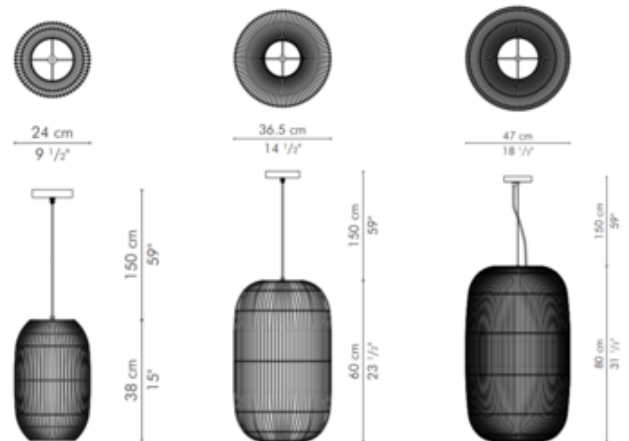

COMPANY	PROJECT	FIXTURE TYPE	APPROVED BY	DATE