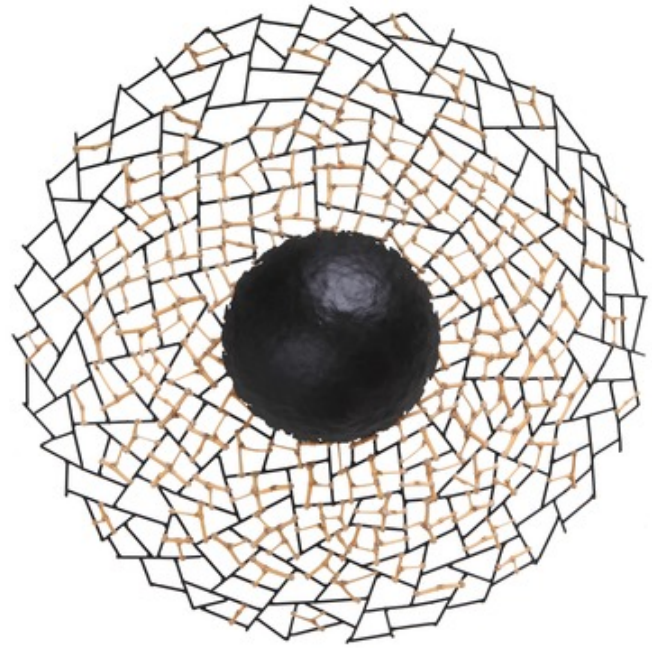

## Kris Kros Wall Lamp

SPEC #

HIV130301

**DESIGNER** Kenneth Cobonpue  
**BRAND** Kenneth Cobonpue

### DESCRIPTION

The Kris Kros Wall Lamp features an elaborate series of randomly cut bamboo twigs which offer a stunning accent to little geometric design details.

*Shown in: Bamboo*

<b>SHADE COLOR</b>	N/A
<b>BODY FINISH</b>	Bamboo
<b>WATTAGE</b>	40W
<b>DIMMER</b>	Standard 120V
<b>DIMENSIONS</b>	23.63"W x 23.63"H x 10.63"D
<b>BULB NOT INCLUDED</b>	
<b>LAMP</b>	1 x A19/Medium (E26)/40W/120V Incandescent 1 x A19/Medium (E26)/120V LED