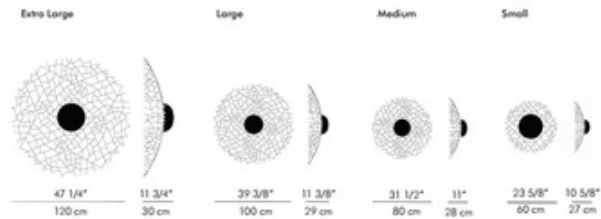

# Kris Kros Wall Lamp

**Description:**

Kris Kros Wall Lamp features an elaborate series of randomly cut bamboo twigs which offer a stunning accent to little geometric design details. Wall lamp is available in four sizes. Also available in hanging lamp version. Requires (1) 40 watt (small), 60 watt (medium), or 75 watt (large and extra large), 120 volt, medium base incandescent bulb sold separately. Small: 23.63 inch diameter x 10.6 inch depth. Medium: 31.5 inch diameter x 11 inch depth. Large: 39.4 inch diameter x 11.4 inch depth. Extra large: 47.25 inch diameter x 11.75 inch depth. UL listed.

Shown in: Bamboo

**List Price:** \$703.13  
**Our Price:** \$562.50

**Shade Color:** N/A  
**Body Finish:** Bamboo  
**Lamp:** 1 x A19/Medium (E26)/40W/120V Incandescent  
 1 x A19/Medium (E26)/120V LED  
**Wattage:** 40W  
**Dimmer:** Incandescent  
**Dimensions:** 23.63"H x 23.63"W x 10.63"D