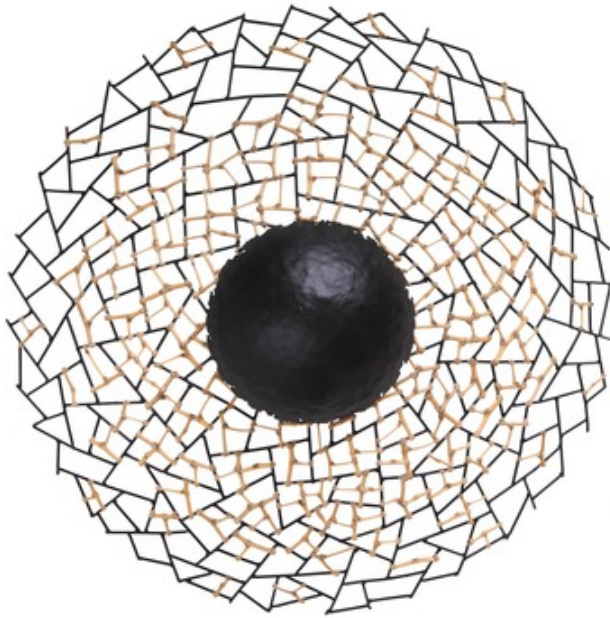

# Kris Kros Wall Lamp

**Description:**

Kris Kros Wall Lamp features an elaborate series of randomly cut bamboo twigs which offer a stunning accent to little geometric design details. Wall lamp is available in four sizes. Also available in hanging lamp version. Requires (1) 40 watt (small), 60 watt (medium), or 75 watt (large and extra large), 120 volt, medium base incandescent bulb sold separately. Small: 23.63 inch diameter x 10.6 inch depth. Medium: 31.5 inch diameter x 11 inch depth. Large: 39.4 inch diameter x 11.4 inch depth. Extra large: 47.25 inch diameter x 11.75 inch depth. UL listed.

Shown in: Bamboo

**List Price:** \$703.13  
**Our Price:** \$562.50

**Shade Color:** N/A  
**Body Finish:** Bamboo  
**Lamp:** 1 x A19/Medium (E26)/40W/120V Incandescent  
 1 x A19/Medium (E26)/120V LED  
**Wattage:** 40W  
**Dimmer:** Incandescent  
**Dimensions:** 23.63"H x 23.63"W x 10.63"D