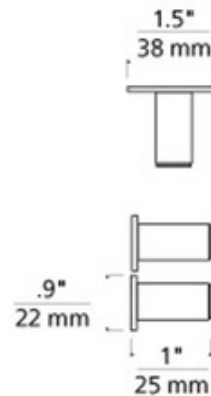

# Kable Lite Slimline Anchors

**Description:**

Use to secure cables at one end of a run with turnbuckles at the other end (sold separately). For short straight runs wall to wall or ceiling mounted. Finish in Satin Nickel or Chrome. Sold as a pair. ETL listed. 0.9W x 0.9H x 1L.

Shown in: Chrome

List Price: \$37.50  
 Our Price: \$30.00

Shade Color: N/A  
 Body Finish: Chrome  
 Lamp: N/A  
 Wattage: N/A  
 Dimmer: N/A  
 Dimensions: 1"L x 0.9"H x 0.9"W

Product Number: <b>TLG 13036</b>			
Company:		Fixture Type:	Date: Apr 22, 2018
Project:		Approved By:	