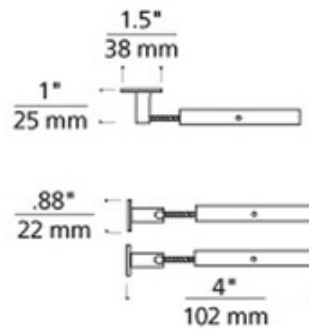

Kable Lite Slimline Conductive Turnbuckles

Description:

Slimline turnbuckles provide tension to the cable run. Use on runs of no more than twenty feet in length. Mount to ceiling or wall. When ceiling mounted, cables drop 1 inch from the ceiling. Use the 1.5 inch washer (included) for ceiling mount support on runs over ten feet. Order isolating slimline turnbuckles when mounting to a metal surface or metal studs. Finish in Chrome or Satin Nickel. Sold as pair. ETL listed. 0.88W x 0.88H x 4L.

Shown in: Chrome

List Price: \$67.50
 Our Price: \$54.00

Shade Color: N/A
 Body Finish: Chrome
 Lamp: N/A
 Wattage: N/A
 Dimmer: N/A
 Dimensions: 4"L x 0.88"H x 0.88"W

Product Number: TLG 13039			
Company:		Fixture Type:	Date: Apr 22, 2018
Project:		Approved By:	