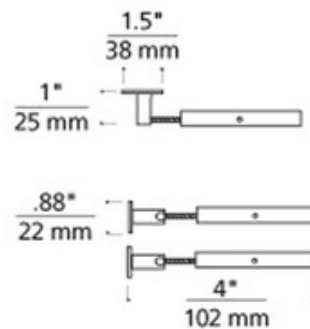

BRAND Visual Comfort Modern

DESCRIPTION

Isolating slimline turnbuckles provide tension to the cable run and should be used when mounting to metal or metal studs. Use on runs of no more than twenty feet in length. Mount to ceiling or wall. When ceiling mounted, cables drop 1 inch from the ceiling. Use the 1.5 inch washer (included) for ceiling mount support on runs over ten feet. Sold as a pair. Finish in Satin Nickel. ETL listed.

SHADE COLOR	N/A
BODY FINISH	Chrome
WATTAGE	N/A
DIMMER	N/A
DIMENSIONS	4"L x 0.88"W x 0.88"H
LAMP	N/A

SPEC # TLG13042

COMPANY	PROJECT	FIXTURE TYPE	APPROVED BY	DATE