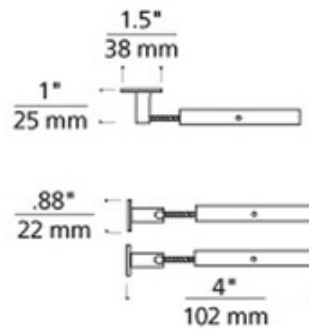

# Kable Lite Slimline Isolating Turnbuckles

**Description:**

Isolating slimline turnbuckles provide tension to the cable run and should be used when mounting to metal or metal studs. Use on runs of no more than twenty feet in length. Mount to ceiling or wall. When ceiling mounted, cables drop 1 inch from the ceiling. Use the 1.5 inch washer (included) for ceiling mount support on runs over ten feet. Sold as a pair. Finish in Chrome or Satin Nickel. ETL listed. 0.88W x 0.88H x 4L.

Shown in: Chrome

List Price: \$82.50  
 Our Price: \$66.00

Shade Color: N/A  
 Body Finish: Chrome  
 Lamp: N/A  
 Wattage: N/A  
 Dimmer: N/A  
 Dimensions: 4"L x 0.88"H x 0.88"W

Product Number: <b>TLG13042</b>			
Company:		Fixture Type:	Date: Apr 22, 2018
Project:		Approved By:	