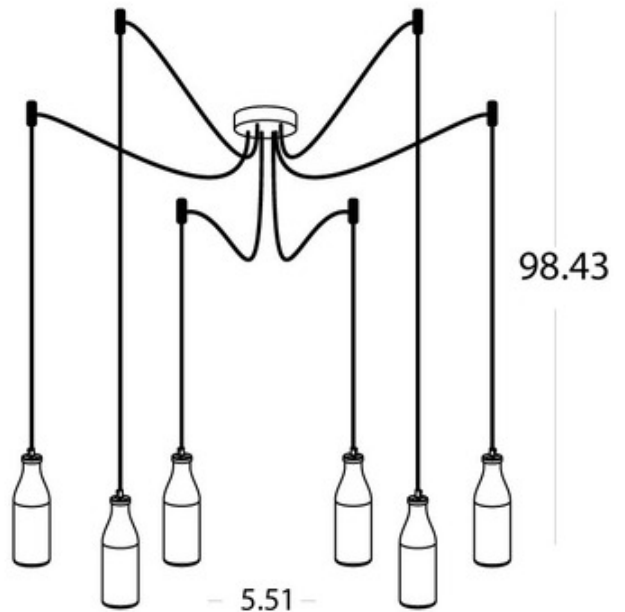

BRAND

Lightology Collection

DESCRIPTION

Bottles 8-light Suspension features a brushed matte nickel finish and bottle shaped pendant with a milk colored shade treated with acid to contain the light source. Height is adjustable. Sixteen 25-watt, 120 volt T4 E14 base halogen bulbs come included. Dimensions: 5.51W x 98.43H.

SHADE COLOR	N/A
BODY FINISH	White
WATTAGE	240W
DIMMER	Standard 120V
DIMENSIONS	5.51"W x 98.43"H
BULB NOT INCLUDED	
LAMP	6 x T4/E14 (European)/40W/120V Halogen

SPEC #

CPY130426

COMPANY

PROJECT

FIXTURE TYPE

APPROVED BY