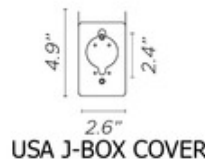

COMPANY	PROJECT	FIXTURE TYPE	APPROVED BY	DATE