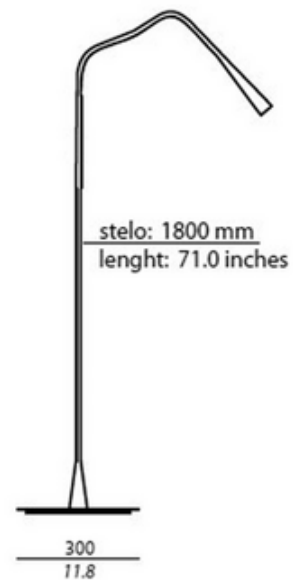

**DESIGNER**

King & Roselli

**BRAND**

Contardi

**DESCRIPTION**

The Flexiled Floor Lamp features a Satin Nickel or Satin Bronze finish with flexible arm wrapped in Ivory, Black or Dark Brown leather. Includes 7 watt LED module and 84.6 inch transparent cable. Foot control on/off switch on cord.

<b>SHADE COLOR</b>	Black
<b>BODY FINISH</b>	Satin Bronze
<b>WATTAGE</b>	7W
<b>DIMMER</b>	N/A
<b>DIMENSIONS</b>	11.8"W x 71"H
<b>INTEGRATED LED MODULE</b>	
<b>LAMP</b>	1 x LED/7W/120V LED

*Technical Information*

<b>LUMINOUS FLUX</b>	800 lumens
<b>LUMENS/WATT</b>	114.29
<b>LAMP COLOR</b>	2700K
<b>COLOR RENDERING</b>	90 CRI

**SPEC #** CDI130552

COMPANY	PROJECT	FIXTURE TYPE	APPROVED BY	DATE