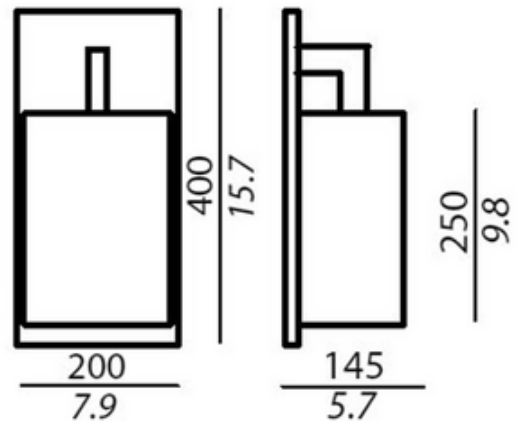

**BRAND**

Contardi

**DESCRIPTION**

Coconette Wall Sconce features a Satin Bronze frame with the choice of White Cotton or White Linen fabric shade options. 7.9 inch width x 15.7 inch height x 5.7 inch depth.

<b>SHADE COLOR</b>	White Cotton
<b>BODY FINISH</b>	Satin Bronze
<b>WATTAGE</b>	43W
<b>DIMMER</b>	Standard 120V
<b>DIMENSIONS</b>	7.9"W x 15.7"H x 5.7"D
<b>BULB NOT INCLUDED</b>	
<b>LAMP</b>	1 x A19/Medium (E26)/43W/120V Incandescent 1 x CF/Medium (E26)/120V Compact Fluorescent 1 x A19/Medium (E26)/120V LED