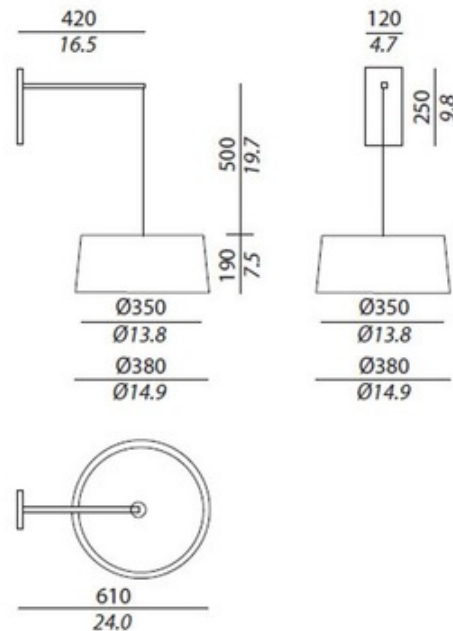

COMPANY	PROJECT	FIXTURE TYPE	APPROVED BY	DATE