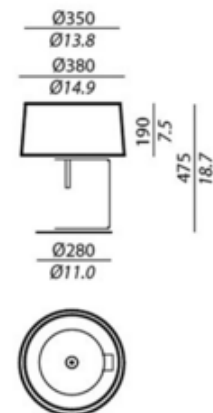

BRAND

Contardi

DESCRIPTION

The Divina Table Lamp features a Chrome base with the choice of Cream, White, or Black Plisse (pleated ribbon) shade options. Includes a 78.7 inch black cord with on/off switch on cord. Black shade option includes a red cord. Cream and White shade options include a black cord. 14.9 inch diameter x 20.1 inch height.

SHADE COLOR	White Plisse
BODY FINISH	Chrome
WATTAGE	86W
DIMMER	Not Dimmable
DIMENSIONS	14.9"W x 20.1"H
BULB NOT INCLUDED	
LAMP	2 x A19/Medium (E26)/43W/120V Incandescent 2 x A19/Medium (E26)/120V LED 2 x CF/Medium (E26)/120V Compact Fluorescent