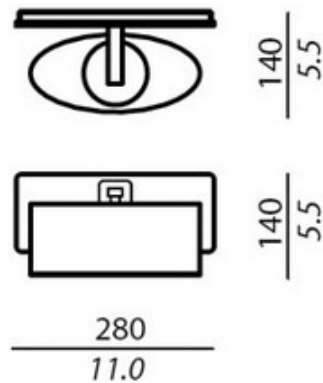

Kira Wall Light

Description:

Kira Wall Light features a Black nickel frame with the choice of gloss White porcelain shade. One 60 watt, 120 volt G9/JCD Halogen bulb is required, but not included. 11 inch width x 5.5 inch height x 5.5 inch depth.

Shown in: Black Nickel / White

List Price: \$862.50
 Our Price: \$690.00

Shade Color: White
 Body Finish: Black Nickel
 Lamp: 1 x JCD/G9/60W/120V Halogen
 Wattage: 60W
 Dimmer: Incandescent
 Dimensions: 5.5"L x 5.5"H x 11"W