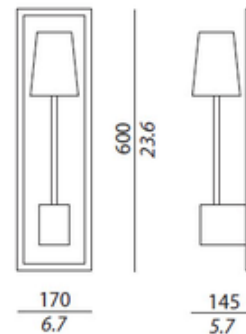

DESIGNER Stephanie du Mesnil Gaillard
BRAND Contardi

DESCRIPTION

The Lala Wall Light features a Wenge wood finish base and bevel mirror reflector, Satin Nickel stem, and shade in White cotton. 6.7 inch width x 23.6 inch height x 5.7 inch depth.

SHADE COLOR White Cotton
BODY FINISH Satin Nickel
WATTAGE 5W
DIMMER Standard 120V
DIMENSIONS 6.7"W x 23.6"H x 5.7"D
BULB NOT INCLUDED
LAMP 1 x B11/Candelabra (E12)/5W/120V LED
 1 x B10/Candelabra (E12)/120V LED
 1 x B10/Candelabra (E12)/120V Compact Fluorescent
 1 x B10/Candelabra (E12)/60W/120V Incandescent