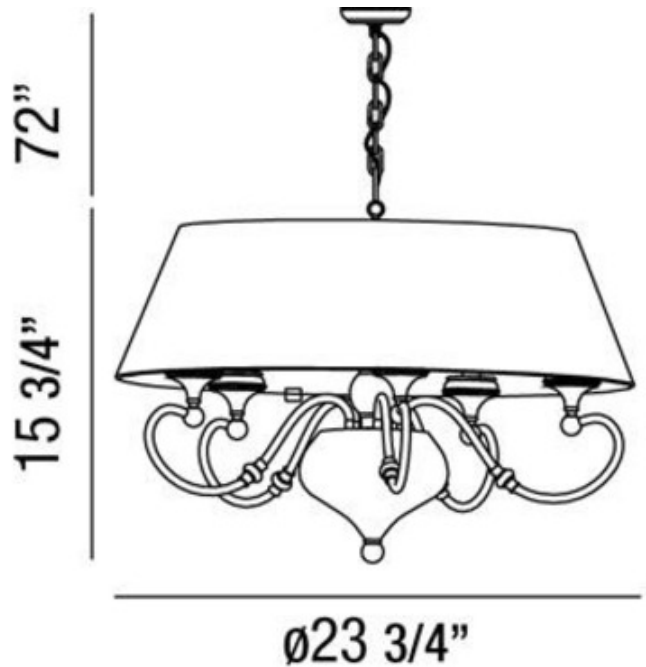

BRAND

Eurofase

DESCRIPTION

Sophia 5 Light Pendant features a polished nickel frame with an off white shade. Five 60-watt, 120 volt B10 candelabra base incandescent bulb is required, but not included. Dimensions: 23.75W x 15.75H.

SHADE COLOR	Off White
BODY FINISH	Polished Nickel
WATTAGE	300W
DIMMER	Standard 120V
DIMENSIONS	23.75"W x 15.75"H
BULB NOT INCLUDED	
LAMP	5 x B10/Candelabra (E12)/60W/120V Incandescent 5 x B10/Candelabra (E12)/120V LED