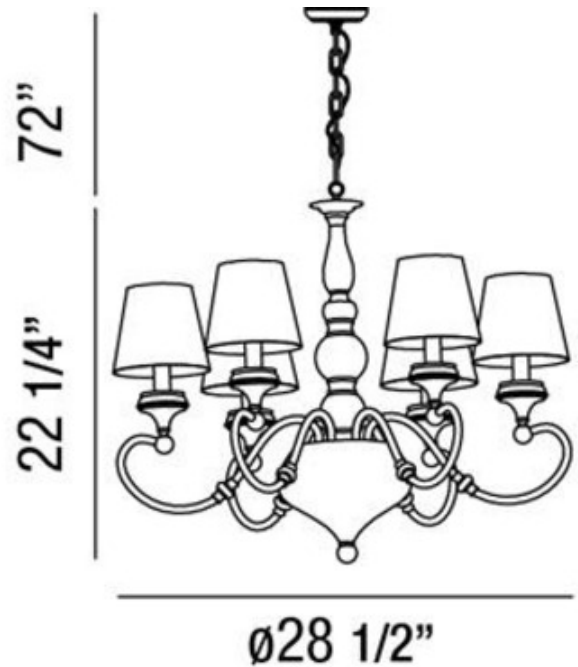

SHADE COLOR	Off White
BODY FINISH	Polished Nickel
WATTAGE	360W
DIMMER	Standard 120V
DIMENSIONS	28.5"W x 22.25"H
BULB NOT INCLUDED	
LAMP	6 x B10/Candelabra (E12)/60W/120V Incandescent 6 x B10/Candelabra (E12)/120V LED

SPEC #

EUF130653