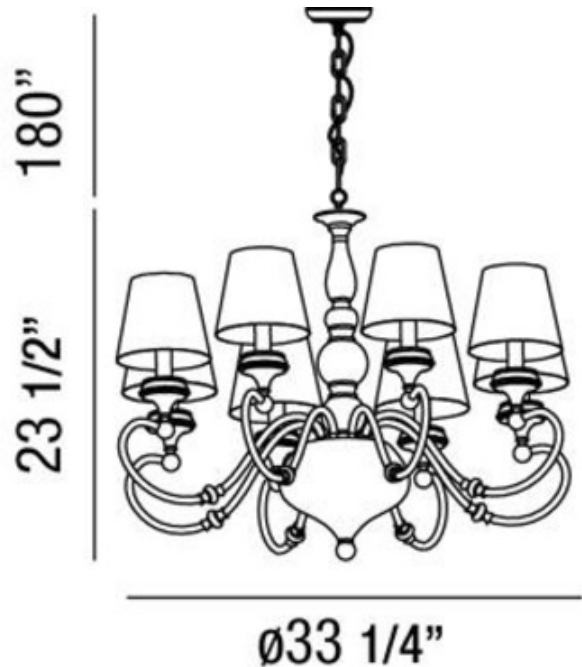

SHADE COLOR	Off White
BODY FINISH	Polished Nickel
WATTAGE	480W
DIMMER	Standard 120V
DIMENSIONS	33.25"W x 23.5"H
BULB NOT INCLUDED	
LAMP	8 x B10/Candelabra (E12)/60W/120V Incandescent 8 x B10/Candelabra (E12)/120V LED

SPEC #

EUFI30654