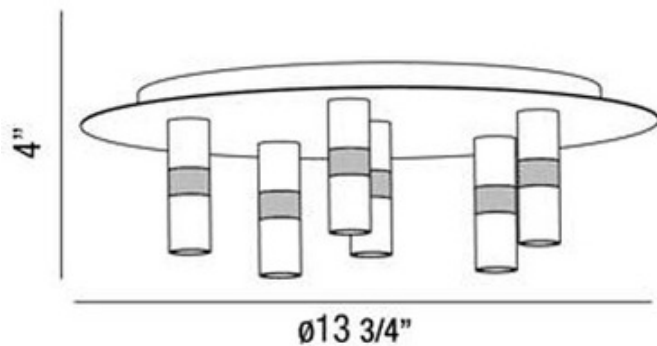

# Cube Flushmount

**Description:**

Cube Flushmount features a clear frosted glass shade with a chrome finish. LED module with six 2.3 watt, 120 volt LEDs included. Lamp temperature 3200K, 858 lumens. Dimensions: 13.75W x 4.5H.

Shown in: Chrome

List Price: \$365.00  
 Our Price: \$292.00

Shade Color: N/A  
 Body Finish: Chrome  
 Lamp: 6 x LED/2.3W/120V LED  
 Wattage: 13.8W  
 Dimmer: N/A  
 Dimensions: 4.5"H x 13.75"W

Product Number: <b>EUF 130667</b>			
Company:		Fixture Type:	Date: Apr 25, 2018
Project:		Approved By:	