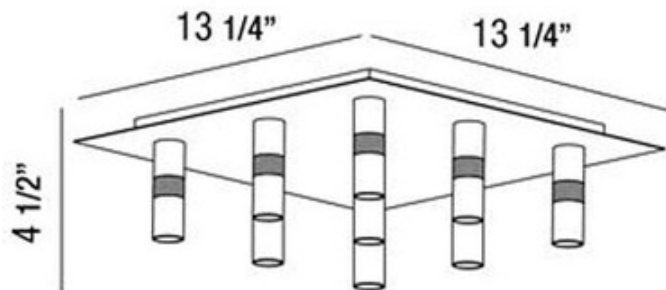

# Sphere Flushmount

**Description:**

Sphere Flushmount features a clear frosted glass shade with a chrome finish. Nine 2.3 watt, 120 volt LED module comes included. Color temperature 3200K, 1287 lumens. Dimmable with an Elenctronic dimmer. Dimensions: 13.25 inch width x 4.5 inch height x 13.25 inch length.

Shown in: Chrome

**List Price:** \$420.00  
**Our Price:** \$336.00

**Shade Color:** N/A  
**Body Finish:** Chrome  
**Lamp:** 9 x LED/2.3W/120V LED  
**Wattage:** 20.7W  
**Dimmer:** Low Voltage Electronic  
**Dimensions:** 13.25"L x 4.5"H x 13.25"W