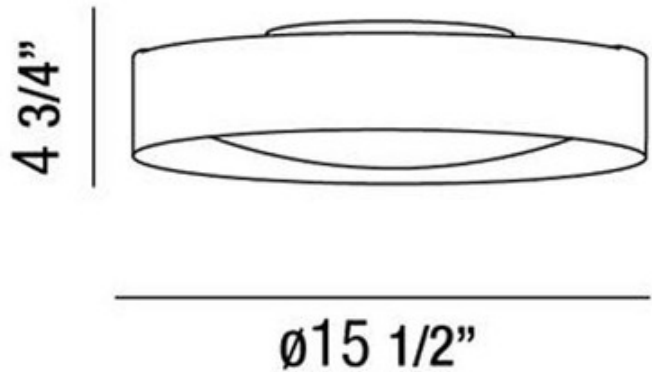

Saturn Flush Mount Ceiling

Description:

Saturn 3-Light Flush Mount Ceiling features Opal White glass with Satin Nickel, Chrome or White finish. Three 60 watt 120 volt A19 incandescent lamps not included. 15.75 inch diameter x 4.75 inches high.

Shown in: Satin Nickel / Opal

List Price: \$260.00
Our Price: \$208.00

Shade Color: Opal
Body Finish: Satin Nickel
Lamp: 3 x A19/Medium (E26)/60W/120V Incandescent
 3 x A19/Medium (E26)/120V LED
Wattage: 180W
Dimmer: Incandescent
Dimensions: 4.75"H x 15.5"W