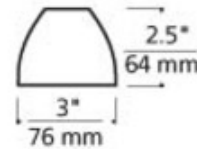

Soda Glass Shade Accessory

Description:

Soda Glass accessory is a cone shaped glass shade infused with bubbles available in Amber or Frost with Antique Bronze or Satin Nickel finish. Includes snap louver lens holder which can hold a single lens or louver. MR16 of up to 50 watts, sold separately. 3 inch diameter x 2.5 inch height. For use on Tech Lighting freejack heads, sold separately.

Shown in: Satin Nickel / Amber

List Price: \$71.25
 Our Price: \$51.30

Shade Color: Amber
 Body Finish: Satin Nickel
 Lamp: N/A
 Wattage: N/A
 Dimmer: N/A
 Dimensions: 2.5"H x 3"W

Product Number: TLG 13067			
Company:		Fixture Type:	Date: Mar 24, 2018
Project:		Approved By:	