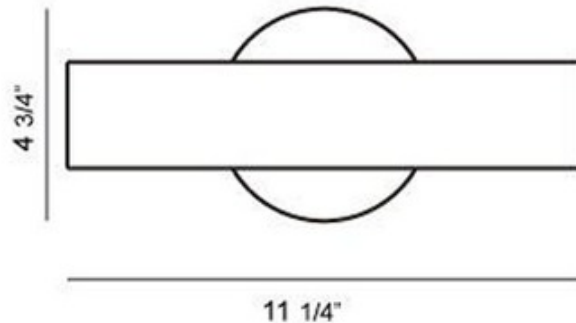

Dash Wall Sconce

ADA

Description:

Dash Wall Sconce features discreet source of indirect light (up and down). This fluorescent ADA wall sconce brings modern style to any application. Available in either a white or chrome finish with a frosted white glass shade. One 18-watt, 120 volt T5 GU11 compact fluorescent bulb comes included. Dimensions: 11.25W x 4.75H x 4D. ADA compliant.

Shown in: Chrome

List Price: \$177.50
 Our Price: \$142.00

Shade Color: N/A
 Body Finish: Chrome
 Lamp: 1 x T5/2G11/18W/120V Compact Fluorescent
 Wattage: 18W
 Dimmer: Not Dimmable
 Dimensions: 4.75"H x 11.25"W x 4"D