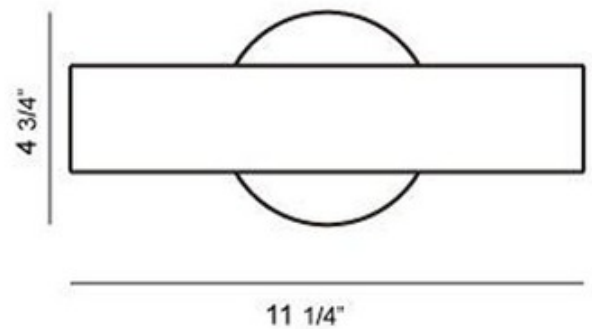

BRAND

Eurofase

DESCRIPTION

Dash Wall Sconce features discreet source of indirect light (up and down). This fluorescent ADA wall sconce brings modern style to any application. Available finished in Chrome with a frosted white glass shade. One 18-watt, 120 volt T5 GU11 compact fluorescent bulb comes included. Dimensions: 11.25W x 4.75H x 4D. ADA compliant.

SHADE COLOR	N/A
BODY FINISH	Chrome
WATTAGE	18W
DIMMER	Not Dimmable
DIMENSIONS	11.25"W x 4.75"H x 4"D
BULB INCLUDED	
LAMP	1 x T5/2G11/18W/120V Compact Fluorescent

SPEC # EUF130673

COMPANY	PROJECT	FIXTURE TYPE	APPROVED BY	DATE