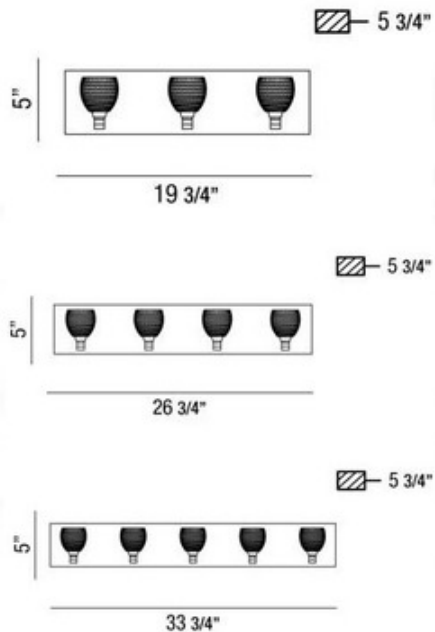

Wave Bath Bar

Description:

Wave Bath Bar features Chrome finish with clear shades. 60 watt 120 volt JCD type G9 base Halogen lamps are included. 1 Light: 5 inch width x 5 inch height x 5.75 inch depth. 3 light is 19.75 inch width x 5 inch height x 5.75 inch depth. 4 light is 26.75 inch width x 5 inch height x 5.75 inch depth. 5 light is 33.75 inch width x 5 inch height x 5.75 inch depth.

Shown in: Chrome / Clear

List Price: \$65.00
 Our Price: \$52.00

Shade Color: Clear
 Body Finish: Chrome
 Lamp: 1 x JCD/G9/60W/120V Halogen
 Wattage: 60W
 Dimmer: Incandescent
 Dimensions: 5"H x 5"W x 5.75"D