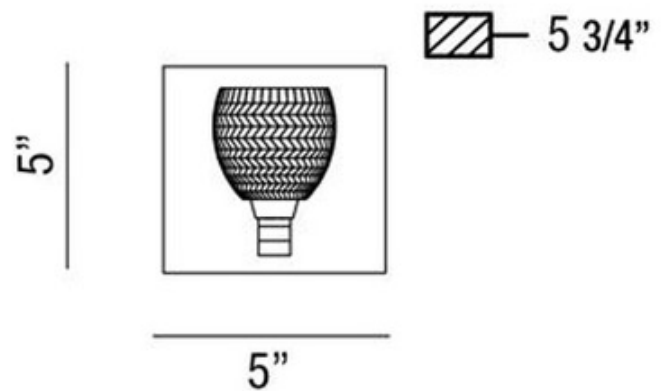

**BRAND**

Eurofase

**DESCRIPTION**

Wave Bath Bar features Chrome finish with clear shades. 60 watt 120 volt JCD type G9 base Halogen lamps are included.

<b>SHADE COLOR</b>	Clear
<b>BODY FINISH</b>	Chrome
<b>WATTAGE</b>	180W
<b>DIMMER</b>	Standard 120V
<b>DIMENSIONS</b>	19.75"W x 5"H x 5.75"D
<b>BULB INCLUDED</b>	
<b>LAMP</b>	3 x JCD/G9/60W/120V Halogen