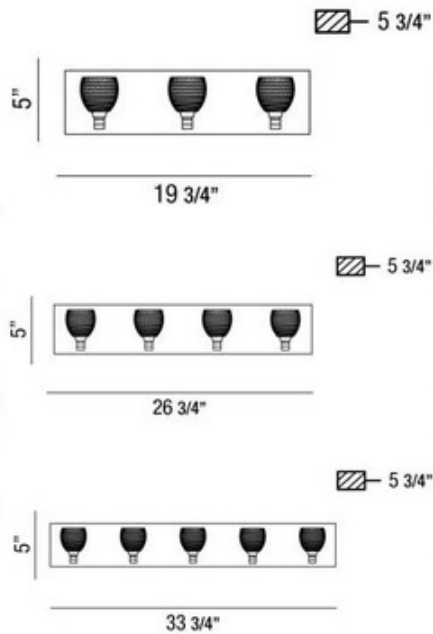

Wave Bath Bar

Description:

Wave Bath Bar features Chrome finish with clear shades. 60 watt 120 volt JCD type G9 base Halogen lamps are included. 1 Light: 5 inch width x 5 inch height x 5.75 inch depth. 3 light is 19.75 inch width x 5 inch height x 5.75 inch depth. 4 light is 26.75 inch width x 5 inch height x 5.75 inch depth. 5 light is 33.75 inch width x 5 inch height x 5.75 inch depth.

Shown in: Chrome / Clear

List Price: \$182.50
 Our Price: \$146.00

Shade Color: Clear
 Body Finish: Chrome
 Lamp: 3 x JCD/G9/60W/120V Halogen
 Wattage: 180W
 Dimmer: Incandescent
 Dimensions: 5"H x 19.75"W x 5.75"D