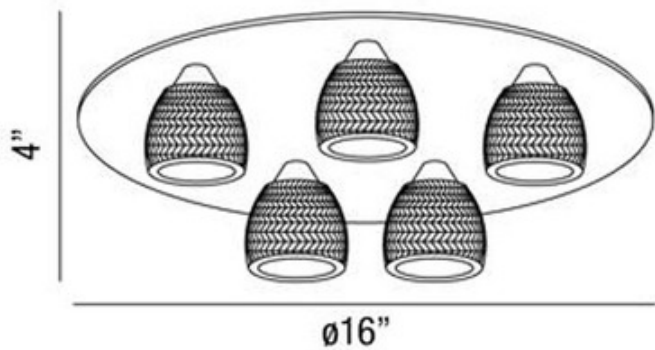

Wave Flushmount

Description:

Wave Flushmount features a clear glass shade with a chrome finish. Five 60-watt, 120 volt JCD G9 base halogen bulb comes included. Dimensions: 16W x 4H.

Shown in: Chrome / Clear

List Price: \$235.00
 Our Price: \$188.00

Shade Color: Clear
 Body Finish: Chrome
 Lamp: 5 x JCD/G9/60W/120V Halogen
 Wattage: 300W
 Dimmer: Incandescent
 Dimensions: 4"H x 16"W

Product Number: EUF 130679			
Company:		Fixture Type:	Date: Apr 22, 2018
Project:		Approved By:	