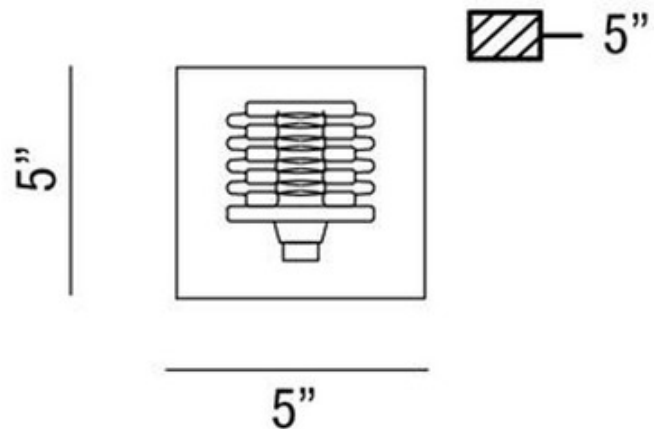

BRAND

Eurofase

DESCRIPTION

Lenza Bathbar features a clear glass shade with a chrome finish. 60-watt, 120 volt JCD G9 base halogen bulbs come included. 1 light: 5 inch width x 5 inch height x 5 inch depth. 3 light: 19.75 inch width x 5 inch height x 5 inch depth. 4 light: 26.75 inch width x 5 inch height x 5 inch depth. 5 light: 33.75 inch width x 5 inch height x 5 inch depth.

SHADE COLOR	Clear
BODY FINISH	Chrome
WATTAGE	180W
DIMMER	Standard 120V
DIMENSIONS	19.75"W x 5"H x 5"D
BULB INCLUDED	
LAMP	3 x JCD/G9/60W/120V Halogen

SPEC # EUF130681

COMPANY	PROJECT	FIXTURE TYPE	APPROVED BY	DATE