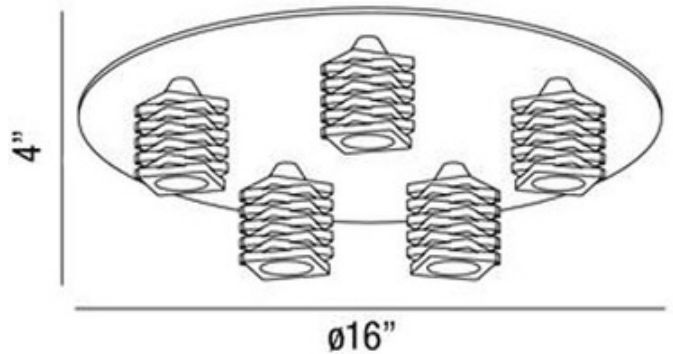

BRAND

Eurofase

DESCRIPTION

Lenza Flushmount features a clear glass shade with a chrome finish. Five 60-watt, 120 volt JCD G9 base halogen bulbs come included. Dimensions: 16W x 4H.

SHADE COLOR	Clear
BODY FINISH	Chrome
WATTAGE	300W
DIMMER	Standard 120V
DIMENSIONS	16"W x 4"H
BULB INCLUDED	
LAMP	5 x JCD/G9/60W/120V Halogen