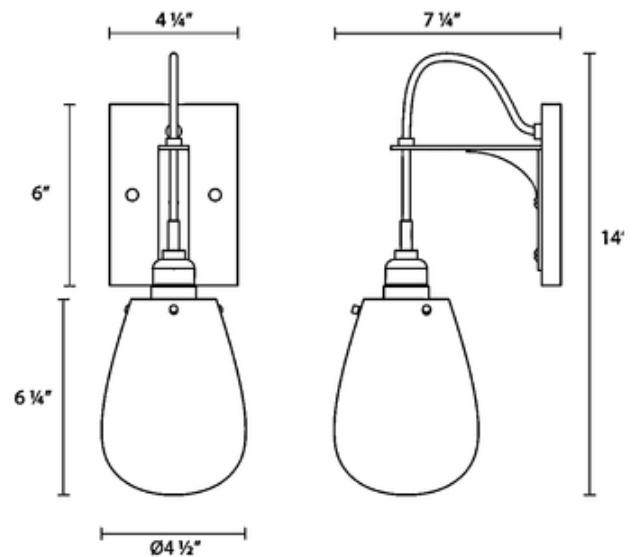

COMPANY

PROJECT

FIXTURE TYPE

APPROVED BY

DATE