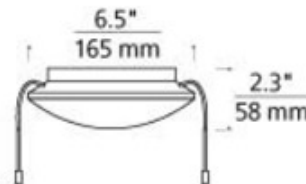

Kable Lite 150W Surface Magnetic Transformer

Designer: Gregory Kay

Description:

150 watt 12 volt surface mount transformers mount to a standard 4 inch junction box with round plaster ring (provided by electrician). Debuzzing dimming coil included in canopy. Includes 24 inch softwire feeds. Finish in Chrome, Satin Nickel, Black or White. Black and White finishes have Chrome feeds. Antique Bronze finish available for wall monorail application. Dimmable with low voltage magnetic dimmer. 6.5 inch diameter x 2.3 inches high.

Shown in: White

List Price: \$368.75
Our Price: \$295.00

Shade Color: N/A
Body Finish: White
Lamp: N/A
Wattage: N/A
Dimmer: Low Voltage Magnetic
Dimensions: 2.3"H x 6.5"W

Product Number: TLG13105			
Company:		Fixture Type:	Date: Apr 21, 2018
Project:		Approved By:	