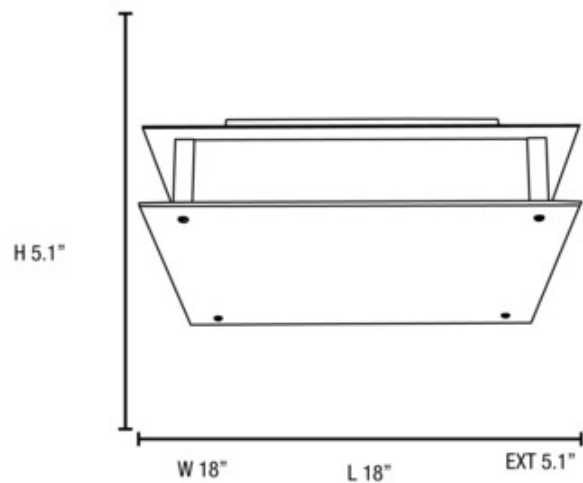

BRAND

Access

DESCRIPTION

Vision Square Wall / Ceiling Mount features a frosted glass shade with a brushed steel finish. Available in three sizes with two lamping options. ADA Compliant. ETL listed for damp locations.

SHADE COLOR	Frosted
BODY FINISH	Brushed Steel
WATTAGE	300W
DIMMER	Standard 120V
DIMENSIONS	18"W x 5.1"H x 18"D
BULB INCLUDED	
LAMP	2 x T3LONG/R7s (RSC)/150W/120V Halogen

SPEC # ACC131128

COMPANY	PROJECT	FIXTURE TYPE	APPROVED BY	DATE