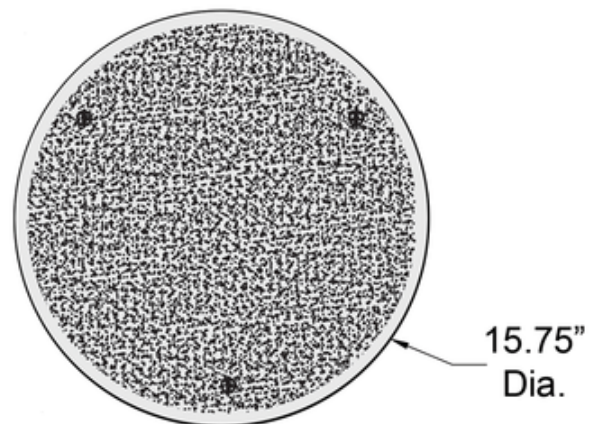

**BRAND**

Access

**DESCRIPTION**

Vision Round Wall or Ceiling Lamp features a Frosted glass shade and a Brushed Steel finish.

<b>SHADE COLOR</b>	Frosted
<b>BODY FINISH</b>	Brushed Steel
<b>WATTAGE</b>	150W
<b>DIMMER</b>	Standard 120V
<b>DIMENSIONS</b>	10"W x 3.25"H
<b>BULB INCLUDED</b>	
<b>LAMP</b>	1 x T3SHORT/R7s (RSC)/150W/120V Halogen

SPEC #

ACC131129

COMPANY

PROJECT

FIXTURE TYPE

APPROVED BY

DATE