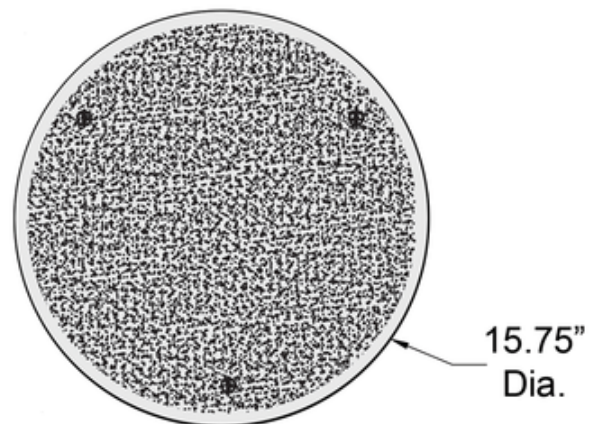

BRAND

Access

DESCRIPTION

Vision Round Wall or Ceiling Lamp features a Frosted glass shade and a Brushed Steel finish.

SHADE COLOR	Frosted
BODY FINISH	Brushed Steel
WATTAGE	150W
DIMMER	Standard 120V
DIMENSIONS	10"W x 3.25"H
BULB INCLUDED	
LAMP	1 x T3SHORT/R7s (RSC)/150W/120V Halogen

SPEC #

ACC131129

COMPANY

PROJECT

FIXTURE TYPE

APPROVED BY

DATE