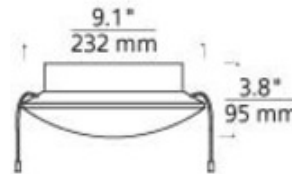

Kable Lite 300W 24V Surface Magnetic Transformer

Description:

The Kable Lite 300 Watt 24 Volt Magnetic Surface Mount Transformer is a single feed transformer which converts standard 120 volt line voltage to 24 volts to provide the necessary voltage for powering a Kable Lite low-voltage lighting system. Finish available in Satin Nickel, Antique Bronze, Chrome, Black or White. Black and White finishes have Chrome feeds. It can power lamps totaling up to 300 watts. The transformer is concealed inside a decorative housing with a fast acting secondary circuit breaker that will safely turn the system off when a short occur. Once the short has been removed the unit can be reset by simply flipping the wall switch off and back on. ETL listed. 9.1 inch width x 3.8 inch height. The shortest rigid standoff that can be used with this surface transformer is the 5 inch rigid post standoff, sold separately. For use with Tech Lighting 24 volt halogen pendants or heads, sold separately.

Shown in: White

List Price: \$587.50
Our Price: \$470.00

Shade Color: N/A
Body Finish: White
Lamp: N/A
Wattage: N/A
Dimmer: Low Voltage Magnetic
Dimensions: 3.8"H x 9.1"W

Product Number: TLG13113			
Company:		Fixture Type:	Date: Apr 27, 2018
Project:		Approved By:	