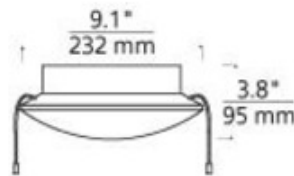

Kable Lite 300W 12V Surface Mount Magnetic Transformer

Description:

300 watt 12 volt surface mount transformers mounts to a standard 4 inch junction box with round plaster ring (provided by electrician). Debuzzing dimming coil included in canopy. Includes 24 inch softwire feeds. Finish in Chrome, Satin Nickel, Black or White. Black and White finishes have Chrome feeds. Antique Bronze finish available for wall monorail application. Dimmable with low voltage magnetic dimmer. 9.1 inch diameter x 3.8 inches high.

Shown in: White

List Price: \$575.00
Our Price: \$460.00

Shade Color: N/A
Body Finish: White
Lamp: N/A
Wattage: N/A
Dimmer: Low Voltage Magnetic
Dimensions: 3.8"H x 9.1"W

Product Number: TLG13119			
Company:		Fixture Type:	Date: Apr 21, 2018
Project:		Approved By:	