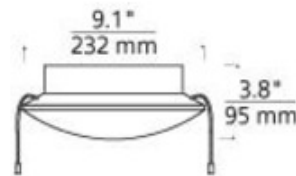

Kable Lite 300W 12V Surface Electronic Transformer

Description:

The Kable Lite 300 Watt 12 Volt Electronic Surface Mount Transformer is a single feed transformer which converts standard 120 volt line voltage to 12 volts to provide the necessary voltage for powering a Kable Lite low-voltage lighting system. Finish available in Satin Nickel, Antique Bronze, Chrome, Black or White. Black and White finishes have Chrome feeds. It can power lamps totaling up to 300 watts. The transformer is concealed inside a decorative housing with a fast acting secondary circuit breaker that will safely turn the system off when a short occur. Once the short has been removed the unit can be reset by simply flipping the wall switch off and back on. ETL listed. 9.1 inch width x 3.8 inch height. The shortest rigid standoff than can be used with this surface transformer is the 5 inch rigid post standoff, sold separately. For use with Tech Lighting 12 volt halogen pendants or heads, sold separately.

Shown in: Satin Nickel

List Price: \$425.00
Our Price: \$306.00

Shade Color: N/A
Body Finish: Satin Nickel
Lamp: N/A
Wattage: N/A
Dimmer: Low Voltage Electronic
Dimensions: 3.8"H x 9.1"W

Product Number: TLG13122			
Company:		Fixture Type:	Date: Mar 21, 2018
Project:		Approved By:	