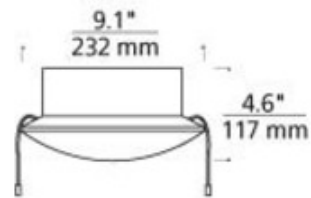

BRAND

Visual Comfort Modern

DESCRIPTION

600 watt 24 volt surface mount transformers mount to a standard 4 inch junction box with round plaster ring (provided by electrician). Debuzzing dimming coil included in canopy. Includes 24 inch softwire feeds. Finish in Satin Nickel, Black or White. Black and White finishes have Chrome feeds. Dimmable with low voltage magnetic dimmer. 9.1 inch diameter x 4.6 inches high.

SHADE COLOR	N/A
BODY FINISH	White
WATTAGE	N/A
DIMMER	Low Voltage Magnetic
DIMENSIONS	9.1"W x 4.6"H
LAMP	N/A

SPEC #

TLG13131

COMPANY

PROJECT

FIXTURE TYPE

APPROVED BY

DATE