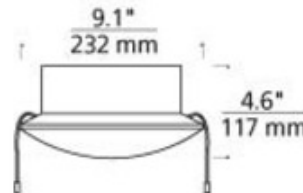

Kable Lite 600W 24V Surface Mount Magnetic Transformer

Description:

600 watt 24 volt surface mount transformers mount to a standard 4 inch junction box with round plaster ring (provided by electrician). Debuzzing dimming coil included in canopy. Includes 24 inch softwire feeds. Finish in Chrome, Satin Nickel, Black or White. Black and White finishes have Chrome feeds. Antique Bronze finish available for wall monorail application. Dimmable with low voltage magnetic dimmer. 9.1 inch diameter x 4.6 inches high.

Shown in: White

List Price: \$1050.00
 Our Price: \$840.00

Shade Color: N/A
 Body Finish: White
 Lamp: N/A
 Wattage: N/A
 Dimmer: Low Voltage Magnetic
 Dimensions: 4.6"H x 9.1"W

Product Number: TLG13131			
Company:		Fixture Type:	Date: Apr 21, 2018
Project:		Approved By:	