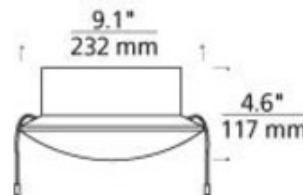

# Kable Lite 600W 12V Dual Feed Surface Mount Transformer

**Designer:** Gregory Kay

**Description:**

600 watt 12 volt dual feed surface mount transformers mount to a standard 4 inch junction box with round plaster ring(provided by electrician). Debuzzing dimming coil included in canopy. Includes 24 inch softwire feeds and isolating connectors. Finish in Chrome, Satin Nickel, Black or White. Black and White finishes have Chrome feeds. Antique Bronze finish available for wall monorail application. Dimmable with low voltage magnetic dimmer. 9.1 inch diameter x 4.6 inches high.

Shown in: White

**List Price:** \$956.25  
**Our Price:** \$688.50

**Shade Color:** N/A  
**Body Finish:** White  
**Lamp:** N/A  
**Wattage:** N/A  
**Dimmer:** Low Voltage Magnetic  
**Dimensions:** 4.6"H x 9.1"W