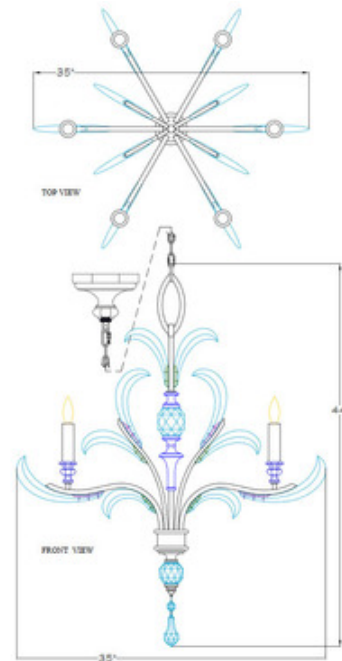

BRAND Fine Art Handcrafted Lighting

DESCRIPTION

The Beveled Arcs Style 8 Chandelier brings a warm traditional look to your interior space. Beveled Crystals adorn the scrolled frame in Gold or Silver. Suitable for vaulted ceilings. Canopy: 7.5 inch diameter. Made in the USA. UL listed.

SHADE COLOR	Crystal
BODY FINISH	Silver
WATTAGE	30W
DIMMER	Standard 120V
DIMENSIONS	35"W x 44"H
BULB NOT INCLUDED	
LAMP	6 x B10/Candelabra (E12)/5W/120V LED 6 x B10/Candelabra (E12)/120V LED 6 x B10/Candelabra (E12)/60W/120V Incandescent

Technical Information

PRODUCT DIMENSIONS Adjustable Cable Length: 72"

SPEC # FAL131541

COMPANY	PROJECT	FIXTURE TYPE	APPROVED BY	DATE