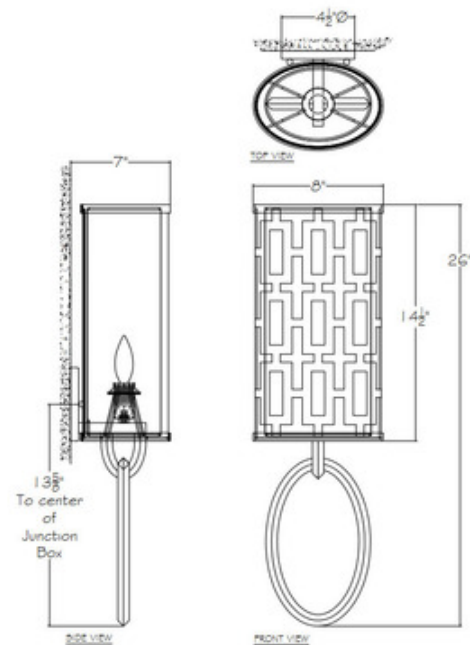

SHADE COLOR	White Linen / Silver Leaf
BODY FINISH	N/A
WATTAGE	5W
DIMMER	Standard 120V
DIMENSIONS	8"W x 26"H x 7"D
BULB NOT INCLUDED	
LAMP	1 x B10/Candelabra (E12)/5W/120V LED 1 x B10/Candelabra (E12)/120V LED 1 x B10/Candelabra (E12)/60W/120V Incandescent

SPEC # FAL131571