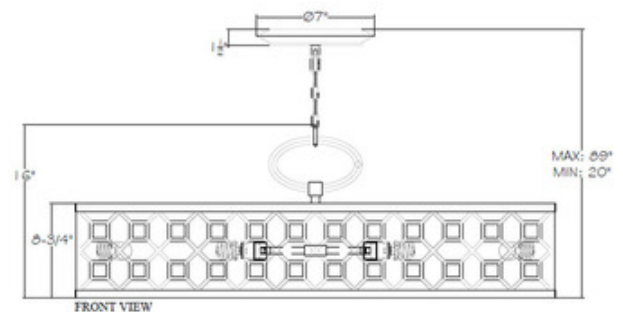

Technical Information

LAMP COLOR	2700K
PRODUCT DIMENSIONS	Adjustable Chain Length: 72"

SPEC # FAL131576

COMPANY	PROJECT	FIXTURE TYPE	APPROVED BY	DATE