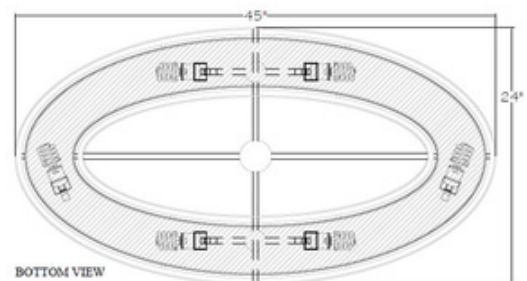

Technical Information

LAMP COLOR	2700K
PRODUCT DIMENSIONS	Adjustable Chain Length: 72"

SPEC # FAL131576

COMPANY	PROJECT	FIXTURE TYPE	APPROVED BY	DATE