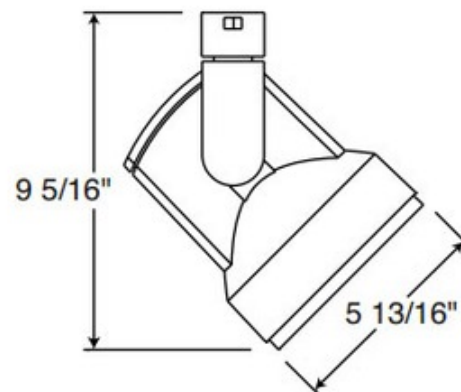

**BRAND**

Juno Lighting

**DESCRIPTION**

T846 PAR38 Cylindra Series Track Fixture feature a die cast aluminum housing with 360 degree horizontal rotation and 105 degree vertical aiming capability. Medium base porcelain socket. On-off switch included. Finish available in White, Silver or Black. One 45-150 watt, 120 volt PAR38 medium base bulb is required, but not included. Halogen dimmable with a standard incandescent dimmer. Consult bulb manufacturer for dimmer compatibility when using LED bulb option. Includes accessory holder and accommodates up to two accessories simultaneously. Optional optical accessories available, sold separately. UL listed. Compatible with Juno Lighting Trac-Lites, Trac Master 1-circuit and Trac-Master 2-circuit 120 volt line voltage track systems.

<b>SHADE COLOR</b>	N/A
<b>BODY FINISH</b>	White
<b>WATTAGE</b>	150W
<b>DIMMER</b>	Dimmable
<b>DIMENSIONS</b>	5.8"W x 9.3"H
<b>BULB NOT INCLUDED</b>	
<b>LAMP</b>	1 x PAR38/Medium (E26)/150W/120V Halogen 1 x PAR38/Medium (E26)/120V LED