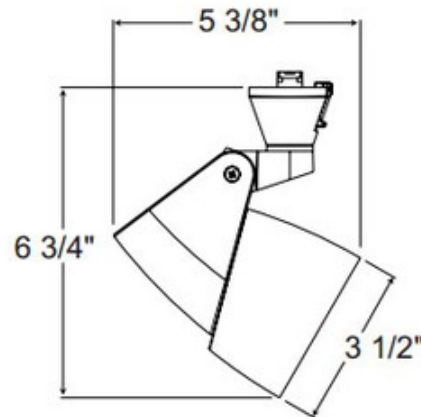

T852 PAR20 Facet Track Fixture 120V

Description:

T852 Facet PAR20 Trac Master Line Voltage Lamp Holder features die-cast aluminum construction and is available in Black, White or Silver finish. Features 360 degree horizontal rotation with 90 degree vertical aiming capability. One 35-50 watt 120 volt PAR20 halogen lamp not included. For use with Trac Master 1-circuit and 2-circuit track. Features pull up contact to up position for two circuit application. UL listed.

Shown in: White

List Price: \$108.78
Our Price: \$65.27

Shade Color: N/A
Body Finish: White
Lamp: 1 x PAR20/Medium (E26)/50W/120V Halogen
 1 x PAR20/Medium (E26)/120V LED
Wattage: 50W
Dimmer: Incandescent
Dimensions: 6.75"H x 3.5"W