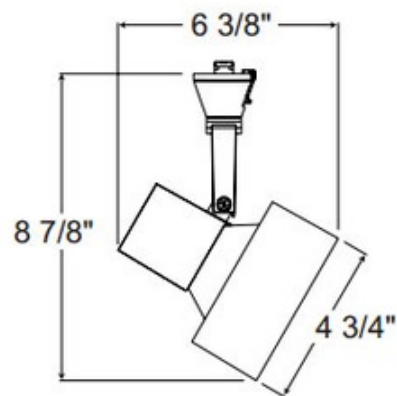

BRAND

Juno Lighting

DESCRIPTION

T893 PAR Cubix Line Voltage Track Fixture constructed of die-cast aluminum features two different geometric forms; the ring and the cube. Finish available in White, Silver or Black. Features 360 degree horizontal rotation with 90 degree vertical aiming capability. Features pull up contact to up position for two circuit application. One 75 watt, 120 volt PAR30 medium base bulb is required, but not included. Halogen dimmable with a standard incandescent dimmer. Consult bulb manufacturer for dimmer compatibility when using LED bulb option. UL listed. Compatible with Juno Lighting Trac-Lites, Trac Master 1-circuit and Trac-Master 2-circuit 120 volt line voltage track systems.

SHADE COLOR	N/A
BODY FINISH	White
WATTAGE	75W
DIMMER	Standard 120V
DIMENSIONS	4.75"W x 8.9"H
BULB NOT INCLUDED	
LAMP	1 x PAR30/Medium (E26)/75W/120V Halogen 1 x PAR30L/Medium (E26)/120V LED

SPEC # JUN131836