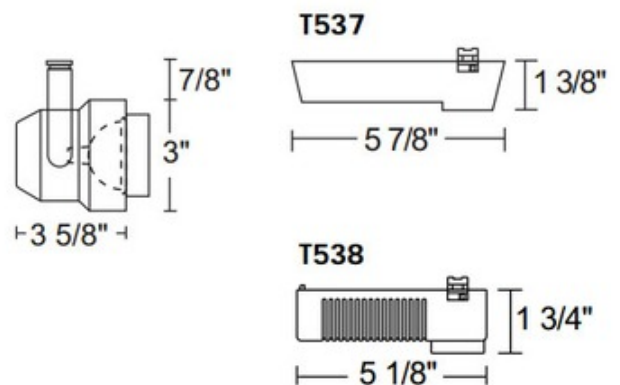

BRAND

Juno Lighting

DESCRIPTION

T291 MR16 Studio II Track Fixture is available in White or Black finish with Black integral accessory ring. 90 degree vertical aiming capability and 358 degree horizontal rotation with one locking knob provided. On-off switch included. One 20-50 watt, 12 volt MR16 halogen bulb or LED equivalent is required, but not included. Features pull up contact to up position for two circuit application. Requires T537 or T538 12 volt solid state electronic transformer, sold separately. UL listed. Compatible with Juno Lighting Trac-Lites 1-circuit and Trac-Master 1-circuit and 2-circuit 120 volt line voltage track systems.

SHADE COLOR	N/A
BODY FINISH	White
WATTAGE	50W
DIMMER	Dimmable
DIMENSIONS	3"W x 3.6"H
BULB NOT INCLUDED	
LAMP	1 x MR16/GU5.3 (bipin)/50W/12V Halogen 1 x MR16/GU5.3 (bipin)/12V LED

SPEC # JUN131917

COMPANY	PROJECT	FIXTURE TYPE	APPROVED BY	DATE