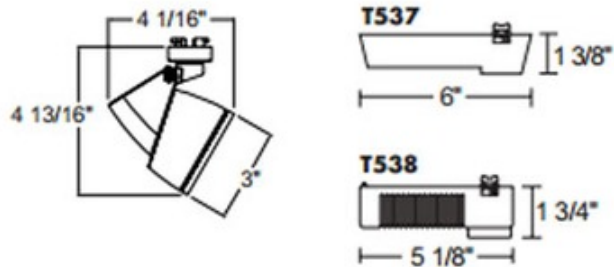

T850 MR16 Facet Track Fixture 12V

Description:

T850 MR16 Facet Low Voltage Track Fixture features die-cast aluminum construction is available in Black, White or Silver finish. 360 degree horizontal rotation with 90 degree vertical aiming capability. Features pull up contact to up position for two circuit application. Clear glass lens included with fixture. Integral accessory holder accommodates up to two accessories simultaneously. One 50 watt, 12 volt GU5.3 MR16 bulb is required, but not included. Halogen dimmable with a low voltage electronic dimmer. Consult bulb manufacturer for dimmer compatibility when using LED bulb option. UL listed. Compatible with Juno Lighting Trac-Lites, Trac Master 1-circuit and Trac-Master 2-circuit 120 volt line voltage track systems. Requires T537 or T538 12 volt solid state electronic transformer, sold separately.

Shown in: White

List Price: \$128.76
Our Price: \$77.26

Shade Color: N/A
Body Finish: White
Lamp: 1 x MR16/GU5.3 (bipin)/50W/12V Halogen
 1 x MR16/GU5.3 (bipin)/12V LED
Wattage: 50W
Dimmer: Dimmable
Dimensions: 4.8"H x 3"W