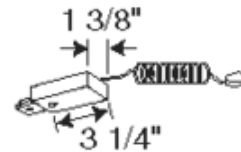

T122 Trac-Master Grounded Cord and Plug Connector

Description:

T122 Trac- Master Line Voltage Cord and Plug Connector includes a 15 foot 2-wire cord, surface wire retainers and a matching color 3-wire grounded cord and plug. Maximum capacity of 7 amps. No switch. Available in White, Silver or Black. UL listed. For use with Juno Lighting Trac-Master 1-circuit 120 volt line voltage trac system.

Shown in: White

List Price: \$58.28
 Our Price: \$34.97

Shade Color: N/A
 Body Finish: White
 Lamp: N/A
 Wattage: N/A
 Dimmer: N/A
 Dimensions: 3.25"W x 1.4"D

Product Number: JUN132156			
Company:		Fixture Type:	Date: Mar 20, 2018
Project:		Approved By:	