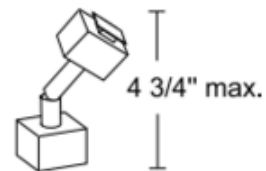

BRAND

Juno Lighting

DESCRIPTION

T95 Sloped Ceiling Adapter attaches to trac, permitting trac fixtures with standard size trac adapter to be hung vertically from sloped ceiling 90 degree maximum adjustable. 4.75 inch height. For use with Juno Lighting Trac-Master and Trac-Lites 1-circuit 120 volt line voltage trac systems.

Shown in: White

SHADE COLOR	N/A
BODY FINISH	White
WATTAGE	N/A
DIMMER	N/A
DIMENSIONS	4.75"H
LAMP	N/A

SPEC # JUN132182

COMPANY	PROJECT	FIXTURE TYPE	APPROVED BY	DATE