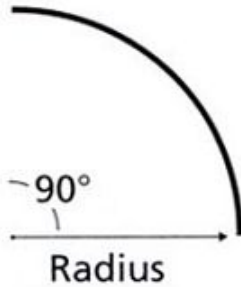

T-Trak Pre bent 90 Degree Curve Track

Description:

Pre-bent 90 degree curve T-Trak. Horizontal 90 degree curves are sold by the radius or the distance from the center of a circle to the outside edge. Join four 90 degree curves to create a circle with a diameter (overall width) equal to twice the specified radius. Finish in Satin Nickel or White. ETL listed. Available in 36, 48 or 60 degree radius.

Shown in: Satin Nickel

List Price: \$131.25
 Our Price: \$105.00

Shade Color: N/A
 Body Finish: Satin Nickel
 Lamp: N/A
 Wattage: N/A
 Dimmer: N/A
 Dimensions: 36"L

Product Number: TLG13223			
Company:		Fixture Type:	Date: Apr 24, 2018
Project:		Approved By:	