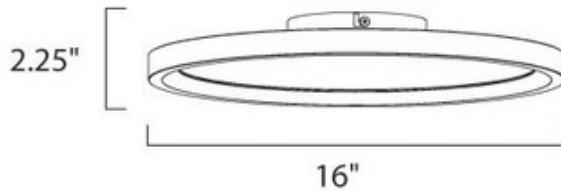

Technical Information

Luminous Flux: 1500 lumens
Lumens/Watt: 75.00

Product Number: ET2 132303			
Company:		Fixture Type:	Date: Mar 19, 2018
Project:		Approved By:	

#0522PD-MONBEAM-019L1-MWSL

Fax: (773) 883-6131

Phone: 866-954-4489

Address: 1718 W. Fullerton Ave. Chicago IL 60614

www.Lightology.com