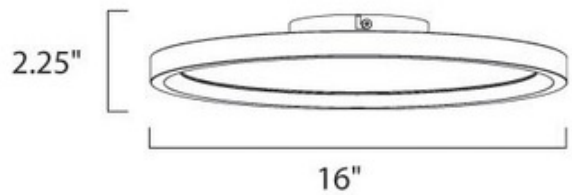

Technical Information

LUMINOUS FLUX	1500 lumens
LUMENS/WATT	75.00

SPEC # ET2132303

COMPANY	PROJECT	FIXTURE TYPE	APPROVED BY	DATE